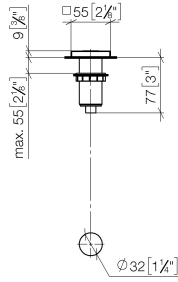

For more information go to [www.insinkerator.com](http://www.insinkerator.com)

Fits LOT

|  |                               |               |
|--|-------------------------------|---------------|
|   | Chrome                        | 10 714 970-00 |
|   | Brushed Platinum              | 10 714 970-06 |
|   | Platinum                      | 10 714 970-08 |
|   | Durabrace (23kt Gold)         | 10 714 970-09 |
|   | Dark Chrome                   | 10 714 970-19 |
|   | Brushed Durabrace (23kt Gold) | 10 714 970-28 |
|   | Brushed Champagne (22kt Gold) | 10 714 970-46 |
|   | Champagne (22kt Gold)         | 10 714 970-47 |
|   | Brushed Chrome                | 10 714 970-93 |
|  | Brushed Dark Platinum         | 10 714 970-99 |

10 714 970

mm [inches]

10 714 970

Parts for other finishes can be found here: Brushed Platinum

**Spare parts list**

| No. | Item Number        | Name    | Quantity used | Delivery time |
|-----|--------------------|---------|---------------|---------------|
| 1   | 09 28 10 141 90    | sleeve  | 1             | 2             |
| 2   | 09 27 87 013-00    | rosette | 1             | 10            |
| 3   | 09 14 10 507 90    | seal    | 1             | 2             |
| 4   | 09 21 33 045-00    | insert  | 1             | 10            |
| 5   | 09 14 10 015 90    | seal    | 1             | 2             |
| 6   | 09 24 01 030 90    | ring    | 1             | 2             |
| 7   | 09 14 05 037 90    | seal    | 1             | 2             |
| 8   | 04 30 01 186 00 90 | sleeve  | 1             | 2             |